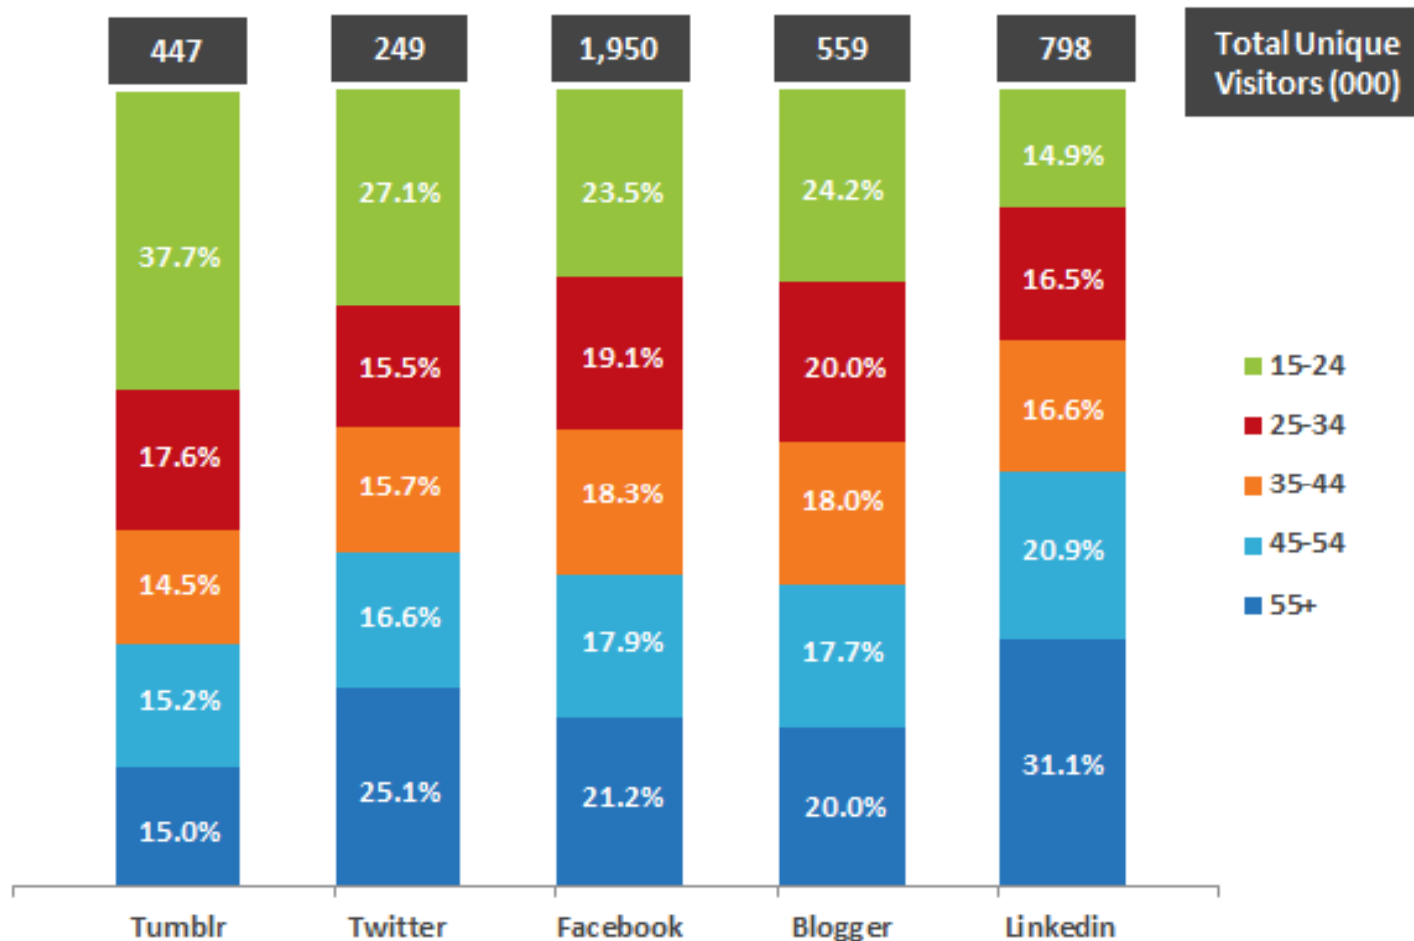

# And the public are now online

# Across all age groups

## Demographic Profile of Top 5 Social Media Sites in New Zealand

Source: comScore MMX, New Zealand, November 2013, 15+

Under 30s rely on social media

**FOMO & FONK**